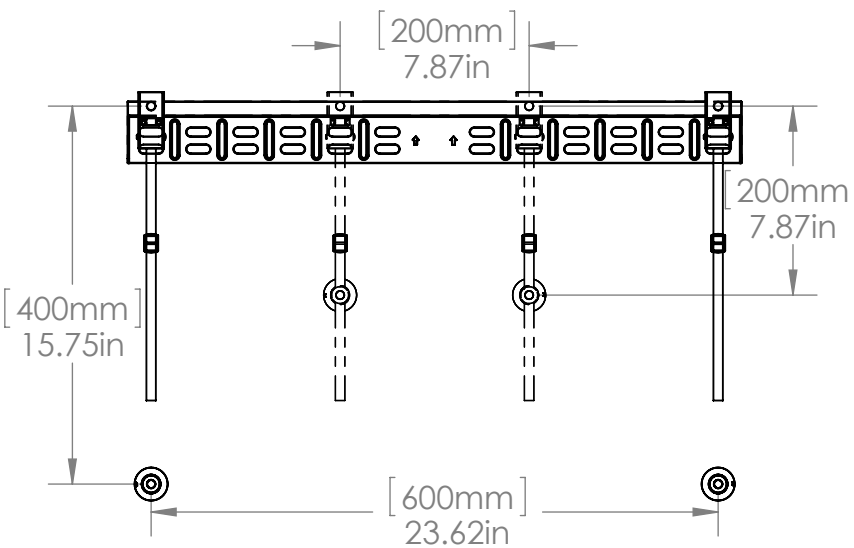

TV INTERFACE

SECURA

Large Fixed Position Mount 6805-002206-XXX

THE INFORMATION AND DESIGNS CONTAINED IN THIS DRAWING ARE CONFIDENTIAL AND THE PROPRIETARY PROPERTY OF MILESTONE AV TECHNOLOGIES NEITHER THIS DESIGN NOR ANY INFORMATION CONTAINED IN THIS DRAWING MAY BE REPRODUCED OR DISCLOSED TO OTHERS WITHOUT THE EXPRESS WRITTEN CONSENT OF MILESTONE AV TECHNOLOGIES. 本图纸所包含的信息和设计均系Milestone机密和知识产权，本图纸包含的设计和信
息在未经Milestone允许情况下均不得复制或泄露

3-D

WALL PLATE

FULLY ASSEMBLED MOUNT

TOP VIEW - RETRACTED

SIDE VIEW - RETRACTED