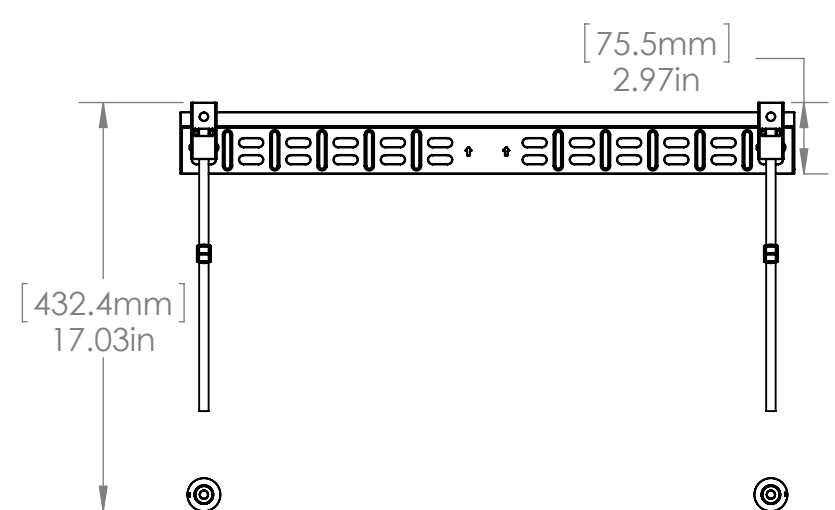

TV INTERFACE

SECURA

Large Fixed Position Mount 6805-002206-XXX

THE INFORMATION AND DESIGNS CONTAINED IN THIS DRAWING ARE CONFIDENTIAL AND THE PROPRIETARY PROPERTY OF MILESTONE AV TECHNOLOGIES NEITHER THIS DESIGN NOR ANY INFORMATION CONTAINED IN THIS DRAWING MAY BE REPRODUCED OR DISCLOSED TO OTHERS WITHOUT THE EXPRESS WRITTEN CONSENT OF MILESTONE AV TECHNOLOGIES. 本图纸所包含的信息和设计均系Milestone机密和知识产权，本图纸包含的设计和信
息在未经Milestone允许情况下均不得复制或泄露

3-D

WALL PLATE

FULLY ASSEMBLED MOUNT

TOP VIEW - RETRACTED

SIDE VIEW - RETRACTED