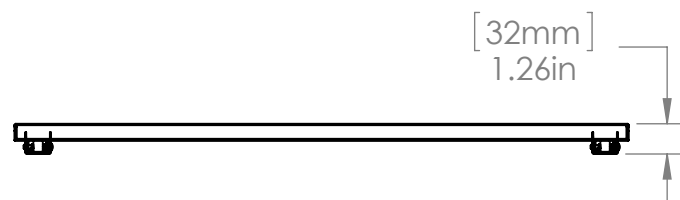

TV INTERFACE

SECURA

Large Fixed Position Mount 6805-002206-XXX

THE INFORMATION AND DESIGNS CONTAINED IN THIS DRAWING ARE CONFIDENTIAL AND THE PROPRIETARY PROPERTY OF MILESTONE AV TECHNOLOGIES NEITHER THIS DESIGN NOR ANY INFORMATION CONTAINED IN THIS DRAWING MAY BE REPRODUCED OR DISCLOSED TO OTHERS WITHOUT THE EXPRESS WRITTEN CONSENT OF MILESTONE AV TECHNOLOGIES. 本图纸所包含的信息和设计均系Milestone机密和知识产权，本图纸包含的设计和信
息在未经Milestone允许情况下均不得复制或泄露

3-D

WALL PLATE

FULLY ASSEMBLED MOUNT

TOP VIEW - RETRACTED

SIDE VIEW - RETRACTED