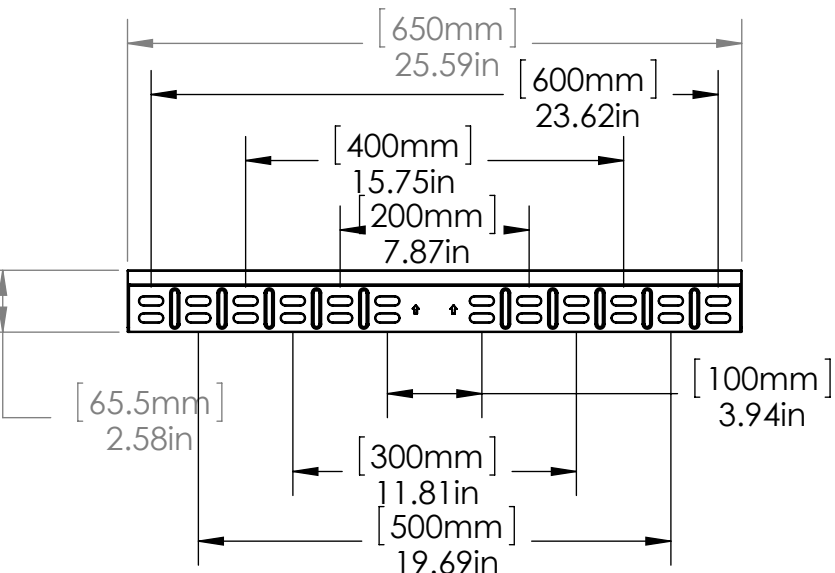

TV INTERFACE

SECURA

Large Fixed Position Mount 6805-002206-XXX

THE INFORMATION AND DESIGNS CONTAINED IN THIS DRAWING ARE CONFIDENTIAL AND THE PROPRIETARY PROPERTY OF MILESTONE AV TECHNOLOGIES NEITHER THIS DESIGN NOR ANY INFORMATION CONTAINED IN THIS DRAWING MAY BE REPRODUCED OR DISCLOSED TO OTHERS WITHOUT THE EXPRESS WRITTEN CONSENT OF MILESTONE AV TECHNOLOGIES. 本图纸所包含的信息和设计均系Milestone机密和知识产权，本图纸包含的设计和信
息在未经Milestone允许情况下均不得复制或泄露

3-D

WALL PLATE

FULLY ASSEMBLED MOUNT

TOP VIEW - RETRACTED

SIDE VIEW - RETRACTED